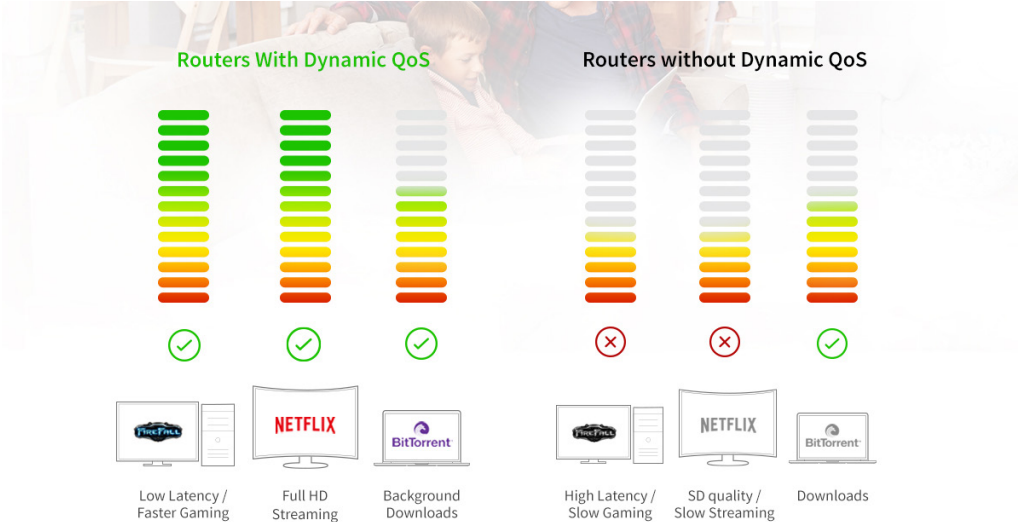

SECURE WIFI CONNECTIONS—Standards-based WiFi Security (802.11i, 128-bit AES encryption with PSK)

PARENTAL CONTROLS—Circle[®] - the smart way for families to manage content and time online, on any device

GUEST NETWORK—Separate and secure network for your guests

AUTOMATIC FIRMWARE UPDATE—Delivers latest security patches to the router

PERSONAL FTP SERVER—Customized free URL to create FTP server

NIGHTHAWK®

Nighthawk® AC1900 Smart WiFi Router–Dual Band Gigabit

Dynamic Quality of Service

If you like gaming and streaming videos, then you'll benefit from Dynamic Quality of Service (QoS). Dynamic QoS resolves Internet traffic congestion when you have competing Internet demands at home. Dynamic QoS identifies your online activities by application and device, and then utilizes bandwidth allocation, and traffic prioritization techniques, to automatically allocate more bandwidth to latency sensitive applications like online gaming and video streaming, while ensuring that lower priority applications continue to work.

NIGHTHAWK® Nighthawk® AC1900 Smart WiFi Router–Dual Band Gigabit

Nighthawk® App

The NETGEAR Nighthawk® App makes it easy to set up your router and get more out of your WiFi. With the app, you can install your router in a few steps—just connect your mobile device to the router network and the app will walk you through the rest. Once set up, you can use the intuitive dashboard to pause the Internet on your connected devices, run a quick Internet speed test, setup smart parental controls and much more.