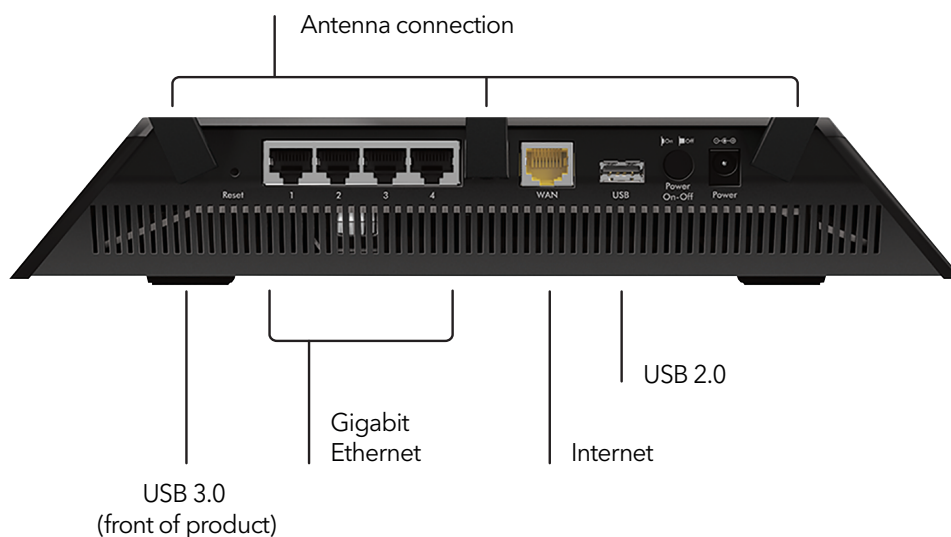

REWARDS

HISTORY

CONNECTIONS

Connection Diagram

NIGHTHAWK® Nighthawk® AC1900 Smart WiFi Router—Dual Band Gigabit

Package Contents

- Nighthawk® AC1900 Smart WiFi Router (R7000)
- Three (3) detachable antennas
- Ethernet cable
- Quick start guide
- Power adapter, localized to country of sale

Standards

- One (1) USB 3.0 port
- IEEE® 802.11 b/g/n 2.4GHz + 256-QAM support
- IEEE® 802.11 a/n/ac 5GHz
- Five (5) 10/100/1000Mbps—(1 WAN & 4 LAN) Gigabit Ethernet ports

Key Features

- Smart Connect—Same WiFi network name on 2.4 & 5GHz for automatic band selection
- Dynamic QoS—Prioritizes bandwidth by application and device
- ReadySHARE® USB—Share your USB hard drive
- Customized free URL to set up personal FTP server
- Automatic firmware update delivers latest security patches to the router
- VPN support—Secure remote access. Now also on Mobile devices
- Guest network access—Separate & secure
- Implicit & Explicit Beamforming—More reliable connections
- Alexa Voice Control—Use Amazon Alexa™ and the NETGEAR Skill to control your network with simple voice commands
- Nighthawk® App—Easily set up your router and get more out of your WiFi. Includes access from anywhere to manage your network away from home
- NETGEAR Armor™—Advanced cyber threat protection for your home and your connected devices††
- Circle® Smart Parental Controls††—Manage your content and time online, on any device