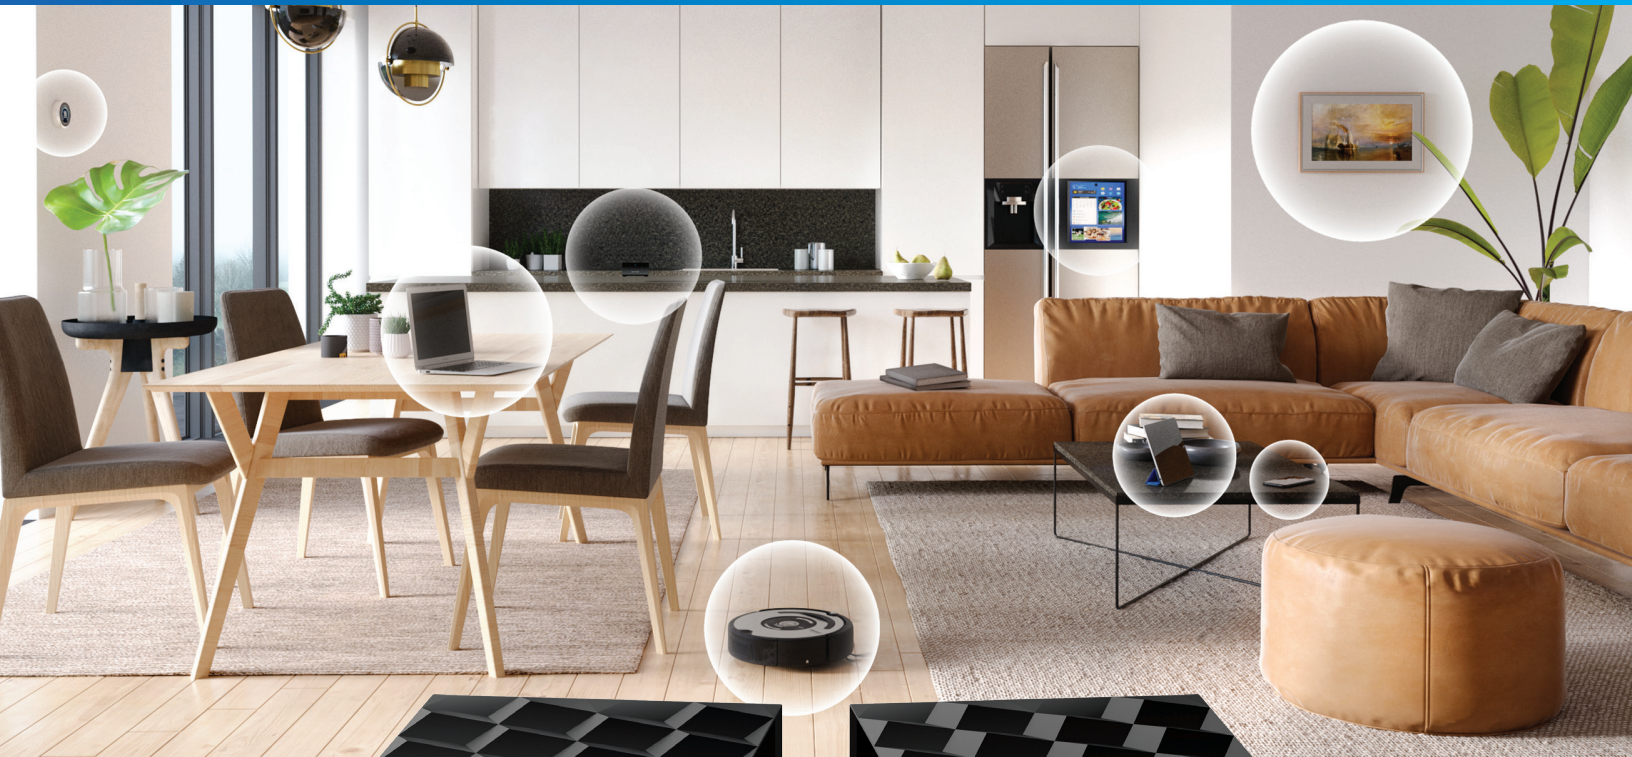

NIGHTHAWK®

Nighthawk® Mesh WiFi 6 System

Advanced Whole Home WiFi

With Nighthawk® Mesh WiFi 6 System you'll enjoy advanced whole home WiFi designed to deliver smooth video streaming and fast online gaming to more devices at the same time.