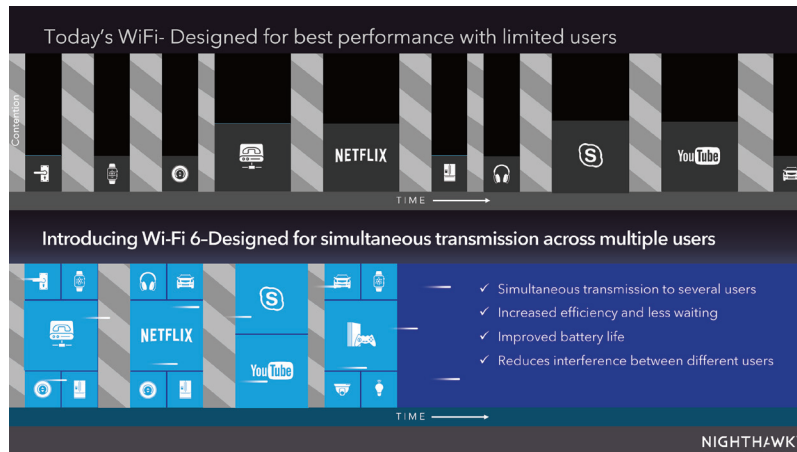

Latest WiFi Technology

WiFi 6 designed for faster, more reliable connections, smoother streaming and 4-times the device connection capacity of previous WiFi standards.
100% backwards compatible.

Super-Fast WiFi

Combined WiFi speeds over 1.8Gbps keep up with your family's streaming, gaming and smart home needs.

Whole Home Coverage

Eliminate WiFi dead zones by simply placing satellites throughout your home to form a smart, reliable WiFi network and coverage to every room.

Expandable

Add satellites to expand your coverage even further. The compact and sleek design makes it easy to place almost anywhere to enjoy stronger WiFi everywhere.

Orthogonal Frequency Division Multiple Access (OFDMA)

Using the OFDMA¹ feature of WiFi 6, the WiFi traffic is managed much more efficiently since data is transmitted from different devices concurrently, rather than having each device's data wait for its turn. This results in an efficient use of air-time, reduced latency, and increased bandwidth to add more devices to your network.