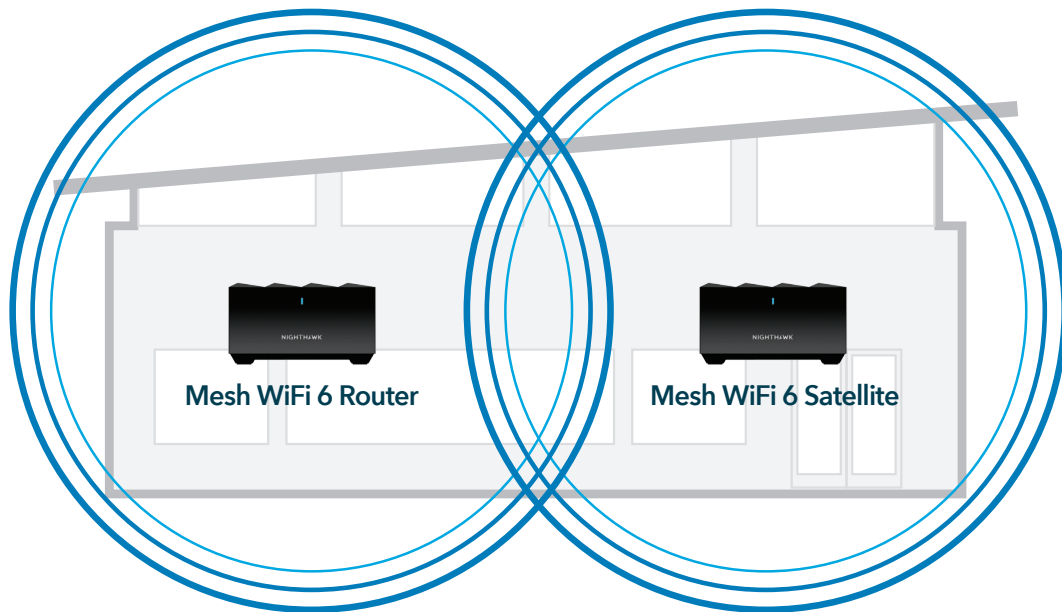

NIGHTHAWK®

Nighthawk® Mesh WiFi 6 System

Advanced Whole Home WiFi

With Nighthawk® Mesh WiFi 6 System you'll enjoy advanced whole home WiFi designed to deliver smooth video streaming and fast online gaming to more devices at the same time.

Experience the next generation of WiFi 6, perfect for medium to large homes up to 3,000sq. ft.[†] and internet speeds over 100Mbps[†]. The Nighthawk Mesh System comes with a high-powered router and satellite

to provide you with broad WiFi coverage, so you can eliminate dead zones by easily placing the satellite wherever needed. Setup in minutes and control your home's WiFi with the Nighthawk App.

NETGEAR®

Enjoy fast, expansive WiFi with Nighthawk Mesh WiFi 6 System