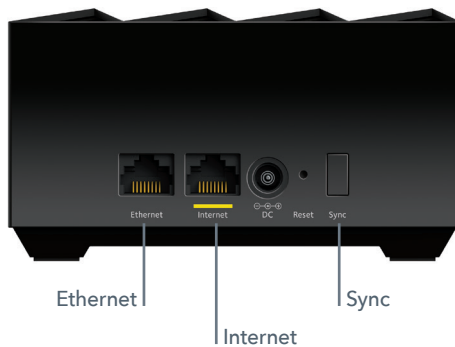

Satellite (MS60)

© 2019 NETGEAR, Inc. NETGEAR, NIGHTHAWK, and the NETGEAR Logo are trademarks of NETGEAR, Inc. Wi-Fi EasyMesh is a trademark of Wi-Fi Alliance. Any other trademarks on this package are for reference purposes only.

This router does not support some of the mandatory features ratified in Draft 3.0 of IEEE 802.11AX specification, such as Uplink OFDMA, Target Wake Time, and BSS Coloring.

This product comes with a limited warranty that is valid only if purchased from a NETGEAR authorized reseller.

* 90-day complimentary technical support following purchase from a NETGEAR authorized reseller.

† Maximum wireless signal rate derived from IEEE 802.11 specifications. Actual data throughput and wireless coverage will vary and may be lowered by network and environmental conditions, including network traffic volume and building construction. NETGEAR makes no representations or warranties about this product's compatibility with future standards.

‡ MU-MIMO capability requires both router and client device to support MU-MIMO.

1 Requires compatible AX clients with DL-OFDMA and UL-OFDMA support.

NETGEAR®