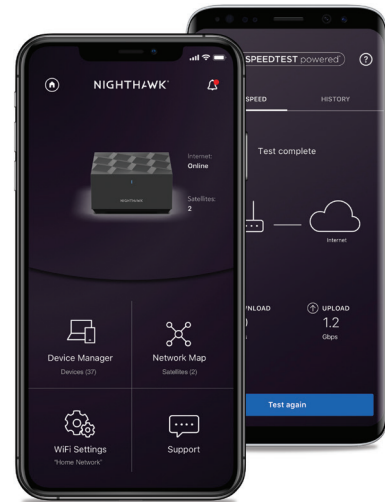

Using the OFDMA¹ feature of WiFi 6, the WiFi traffic is managed much more efficiently since data is transmitted from different devices concurrently, rather than having each device's data wait for its turn. This results in an efficient use of air-time, reduced latency, and increased bandwidth to add more devices to your network.

Ultra-Powerful AX-Optimized Quad-Core Processor

The Nighthawk WiFi 6 Mesh System is powered by a 1.5GHz quad-core processor, is built for performance at an ultimate level. The ultra-fast processor enables the router to seamlessly handle data intensive applications such as 4K UHD video streaming, VR/AR gaming, as well as provide a stronger, more reliable WiFi experience. This powerful processor is optimized for AX making intelligent spontaneous decisions to schedule data traffic to maximize WiFi Bandwidth utilization.

NIGHTHAWK®

Nighthawk® Mesh WiFi 6 System

Nighthawk App

The NETGEAR Nighthawk® App makes it easy to set up your Nighthawk Mesh WiFi 6 System and get more out of your WiFi. With the app, you can install your Mesh WiFi 6 Router and Satellite in a few steps—just connect your mobile device to the router network and the app will walk you through the rest. Once set up, you can use the intuitive dashboard to pause the Internet on your connected devices, run a quick Internet speed test, and much more!

- Remote Management – Easily monitor your home network anytime, anywhere
- Internet Speed Test – Check the broadband speeds from your service provider
- Pause Internet – Pause the Internet to any device
- Traffic Meter – Track Internet data usage
- Guest Networks – Set up separate WiFi access for guests
- Quick Setup – Get connected in just minutes
- Get it at nighthawk-app.com