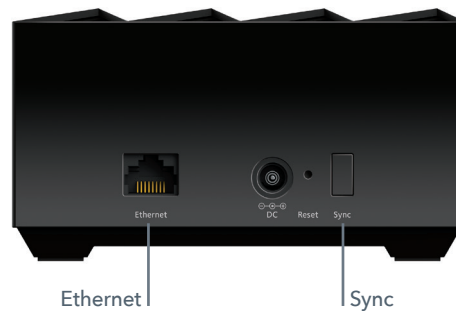

Satellite (MS60)

© 2019 NETGEAR, Inc. NETGEAR, NIGHTHAWK, and the NETGEAR Logo are trademarks of NETGEAR, Inc. Wi-Fi EasyMesh is a trademark of Wi-Fi Alliance. Any other trademarks on this package are for reference purposes only.

This router does not support some of the mandatory features ratified in Draft 3.0 of IEEE 802.11AX specification, such as Uplink OFDMA, Target Wake Time, and BSS Coloring.

This product comes with a limited warranty that is valid only if purchased from a NETGEAR authorized reseller.

* 90-day complimentary technical support following purchase from a NETGEAR authorized reseller.

† Maximum wireless signal rate derived from IEEE 802.11 specifications. Actual data throughput and wireless coverage will vary and may be lowered by network and environmental conditions, including network traffic volume and building construction. NETGEAR makes no representations or warranties about this product's compatibility with future standards.

‡ MU-MIMO capability requires both router and client device to support MU-MIMO.

1 Requires compatible AX clients with DL-OFDMA and UL-OFDMA support.

NETGEAR®